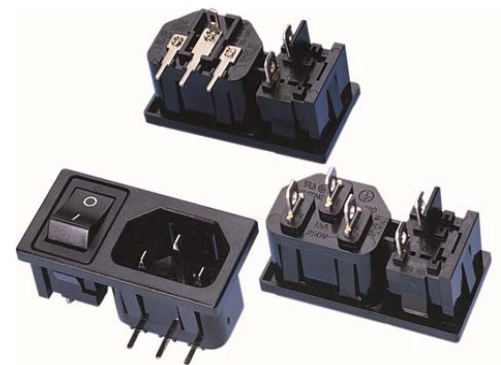

產品規格圖

(STANDARD OF PRODUCTS)

產品類別(CATOLOGE): 搖擺開關+IEC公座(IEC INLET WITH ROCKER SWITCH)

產品名稱(NAME): SS-120+RF-1003(RF-2001)

材質(MATERIAL): PC

SS-120

電流(CURRENT RATING): (1)15A

(2)10A

電壓(VOLTAGE RATING): 250V AC

產品認證(APPROVALS): (1)UL/CSA

(2)VDE/SEMKO/CCC

RF-1003

規格(RATING): (1)10GPA 250V AC T85

TV-5 125V AC T85

(2)8A/80A 250V AC T85

10(4)A 205V AC T85

產品認證(APPROVALS): (1)UL/CUL

(2)ENEC/CQC/KC