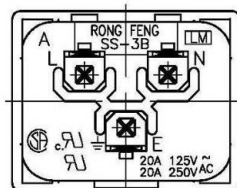

產品規格圖

(STANDARD OF PRODUCTS)

產品類別(CATOLOGE):	IEC公座 (IEC INLET)
產品名稱(NAME):	SS-3B Series
規格(STANDARD):	IEC60320 C20
材質(MATERIAL):	PC
電流(CURRENT RATING):	(1)20A (2)16A
電壓(VOLTAGE RATING):	(1)125V/250V AC (2)250V AC
產品認證(APPROVALS):	(1)UL/CUL/CSA (2)TUV/CCC

規 格 圖 (SPECIFICATION)

TERMINAL MODEL