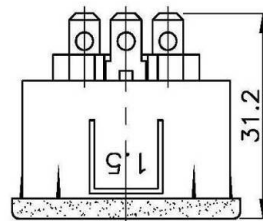

產品規格圖

(STANDARD OF PRODUCTS)

產品類別(CATOLOGE):	IEC公座 (IEC INLET)
產品名稱(NAME):	SS-3B Series
規格(STANDARD):	IEC60320 C20
材質(MATERIAL):	PC
電流(CURRENT RATING):	(1)20A (2)16A
電壓(VOLTAGE RATING):	(1)125V/250V AC (2)250V AC
產品認證(APPROVALS):	(1)UL/CUL/CSA (2)TUV/CCC

規 格 圖 (SPECIFICATION)

TERMINAL MODEL