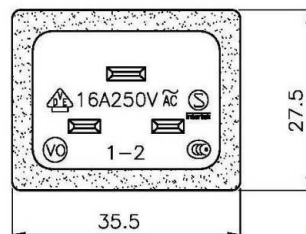

產品規格圖

(STANDARD OF PRODUCTS)

產品類別(CATOLOGE):	IEC公座 (IEC INLET)
產品名稱(NAME):	SS-3B Series
規格(STANDARD):	IEC60320 C20
材質(MATERIAL):	PC
電流(CURRENT RATING):	(1)20A (2)16A
電壓(VOLTAGE RATING):	(1)125V/250V AC (2)250V AC
產品認證(APPROVALS):	(1)UL/CUL/CSA (2)TUV/CCC

規 格 圖 (SPECIFICATION)

TERMINAL MODEL